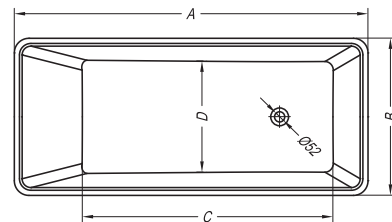

Ramona bathtub-FS

kerrock
by KOLPA

042