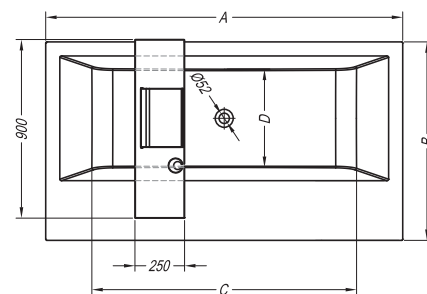

Copelia LUX-FS

kerrock®
by KOLSA

038