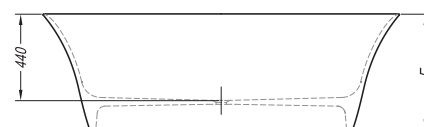

Blanche-FS

kerrock®
by KOLPA

041