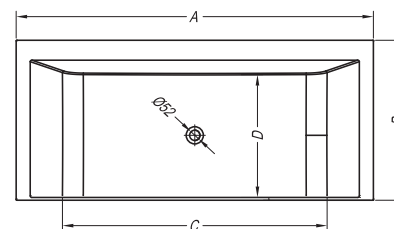

Copelia LIGHT-FS

kerrock®
by KOLPA

039