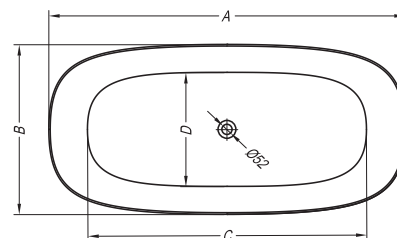

Blanche-FS

kerrock®
by KOLPA

041