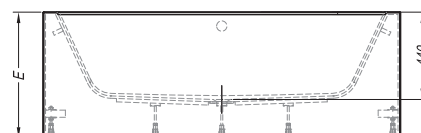

Copelia LIGHT-FS

kerrock®
by KOLPA

039