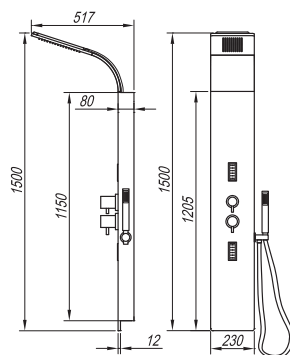

Zonda 1500 3f

109 - White

9252 - Andesite

• KERROCK

Barve masažnega stebra
Massage column colors
Boje masažnog stuba
Boje masažnog stuba

Funkcije sistema:

- 3 funkcijska armatura
  - prha za glavo
  - masaža zgornjega dela telesa
  - masaža spodnjega dela telesa
  - ročna prha
- vgradnja: stenska
  - o 2 Kerrock barvi

System functions:

- mixer with 3 functions
  - head shower sprayer
  - upper body massage
  - lower body massage
  - hand shower sprayer
- installation: wall
  - o 2 different Kerrock colours

Funkcije sustava:

- 3 funkcijska armatura
  - tuš za glavu
  - masaža gornjeg dela tijela
  - masaža donjeg dela tijela
  - ručni tuš
- ugradnja: zidna
  - o 2 različiti Kerrock boja

Funkcije sistema:

- 3-funkcionalna armatura
  - tuš za glavu
  - masaža gornjeg dela tela
  - masaža donjeg dela tela
  - ručni tuš
- ugradnja: zidna
  - o 2 različiti Kerrock boja