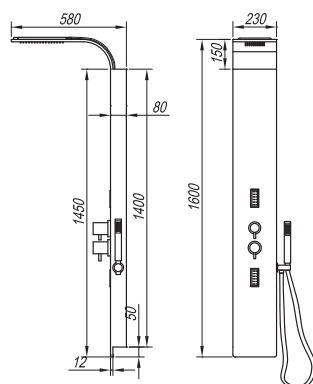

Zonda flat 1600 3f

109 - White

9252 - Andesite

• KERROCK

Barve masažnega stebra
Massage column colors
Boje masažnog stuba
Boje masažnog stuba

Funkcije sistema:

- 3 funkcijska armatura
  - prha za glavo
  - masaža zgornjega dela telesa
  - masaža spodnjega dela telesa
  - ročna prha
- vgradnja: stenska
  - o 2 Kerrock barvi

System functions:

- mixer with 3 functions
  - head shower sprayer
  - upper body massage
  - lower body massage
  - hand shower sprayer
- installation: wall
  - o 2 different Kerrock colours

Funkcije sustava:

- 3 funkcijska armatura
  - tuš za glavu
  - masaža gornjeg dela tijela
  - masaža donjeg dela tijela
  - ručni tuš
- ugradnja: zidna
  - o 2 različiti Kerrock boja

Funkcije sistema:

- 3-funkcionalna armatura
  - tuš za glavu
  - masaža gornjeg dela tela
  - masaža donjeg dela tela
  - ručni tuš
- ugradnja: zidna
  - o 2 različiti Kerrock boja