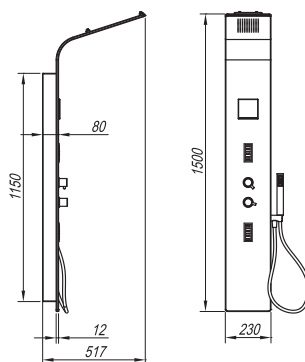

Zonda 1500 4f

109 - White

9252 - Andesite

• KERROCK

Barve masažnega stebra
Massage column colors
Boje masažnog stuba
Boje masažnog stuba

Funkcije sistema:

- 4 funkcijska armatura
  - prha za glavo
  - masaža zgornjega dela telesa
  - masaža spodnjega dela telesa
  - ročna prha
  - kaskadni izliv
- vgradnja: stenska
- 2 Kerrock barvi

System functions:

- mixer with 4 functions
  - head shower sprayer
  - upper body massage
  - lower body massage
  - hand shower sprayer
  - cascade effusion
- installation: wall
- 2 different Kerrock colours

Funkcije sustava:

- 4 funkcijska armatura
  - tuš za glavu
  - masaža gornjeg dela tijela
  - masaža donjeg dela tijela
  - ručni tuš
  - kaskadni izliv
- ugradnja: zidna
- 2 različiti Kerrock boja

Funkcije sistema:

- 4-funkcionalna armatura
  - tuš za glavu
  - masaža gornjeg dela tela
  - masaža donjeg dela tela
  - ručni tuš
  - kaskadni izliv
- ugradnja: zidna
- 2 različiti Kerrock boja