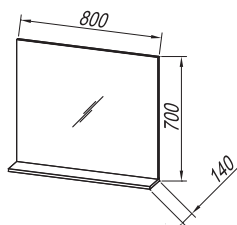

OGL 80 GRAY
OGL 80 ACACIA LIGHT