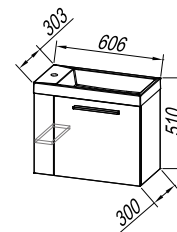

OUK 60 -D WH
OUK 60 -D CW