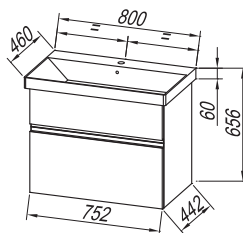

OUO 80 WH
OUO 80 ACACIA LIGHT
OUO 80 HACIENDA BL.