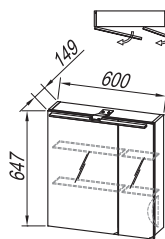

TOO 60 WH - LED, SW, S
TOO 60 ACACIA - LED, SW, S
TOO 60 HACIENDA BL. - LED, SW, S