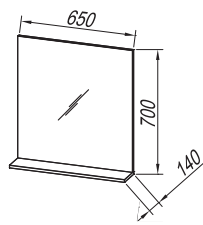

OGL 65 GRAY
OGL 65 ACACIA LIGHT