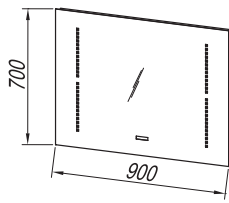

TOD 80 BEIGE/WH - LED, SW, S
TO 80 BL - LED, SW, S

OG 90 - LED, T, C