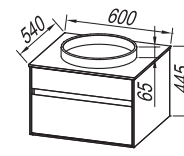

OD 60 BEIGE/WH + UD 60/KER
OD 60 BL/WH + UD 60/KER