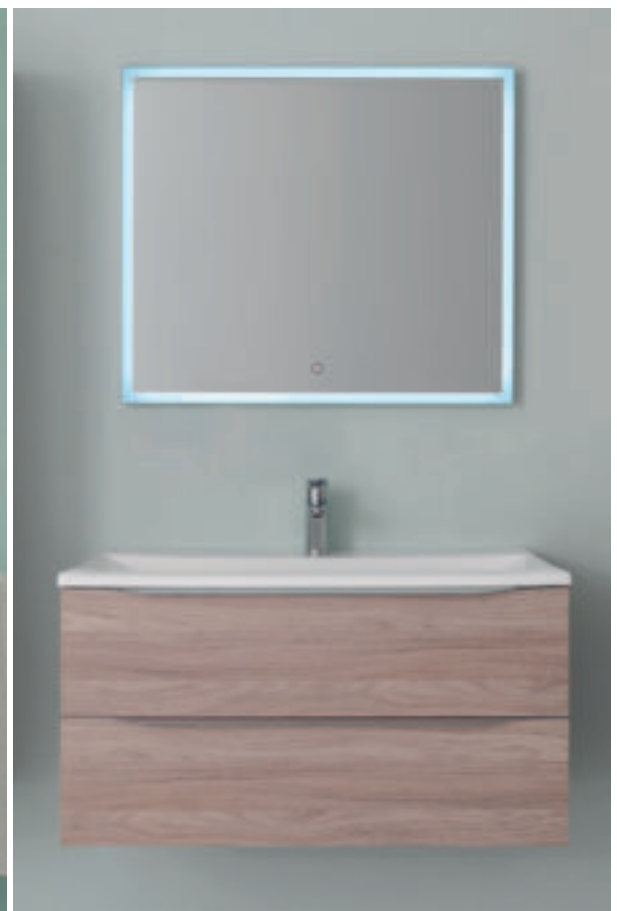

Tara 110, 90, 70