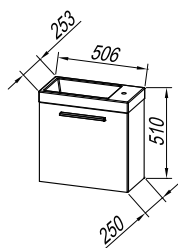

OUK 50 WH
OUK 50 CW