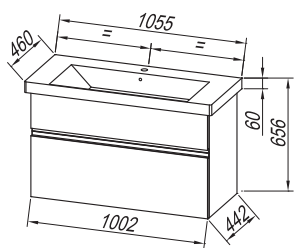

Fronts: MDF-coated with membrane foil/
white mat (WH), acacia light (acacia light),
dark oak (hacienda Bl.)
Box: high quality chipboard/
white mat (WH), acacia light (acacia light),
dark oak (hacienda Bl.)
Wash basin: ceramic
Handles: integrated in the front
Drawers: metal, soft closing
Mirror: OG 100, 80, 60 - LED, T,; OG 120, 90 - LED, T, C,;
OG 100, 80, 60,; TOO 100, 80, 60 - LED, SW, S,;
Light: 700 BL, 500 BL, 300 - LED, COSMETIC MIRROR Ø25

Fronte: obložen MDF PVC folijom
- bijela mat (WH), svijetla akacija (acacia light),
tamni hrast (hacienda Bl.)
Obod: oplemenjena iverica
- bijela mat (WH), svijetla akacija (acacia light),
tamni hrast (hacienda Bl.)
Umivaonik: keramički
Ručice: ukopne u fronti
Ladice: metalne, mekano zatvaranje
Ogledalo: OG 100, 80, 60 - LED, T,; OG 120, 90 - LED, T, C,;
OG 100, 80, 60,; TOO 100, 80, 60 - LED, SW, S,;
Svijetlo: 700 BL, 500 BL, 300 - LED, KOZMETIČKO OGLEDALO Ø25

Prednjica: presvučeni MDF sa PVC folijom
- bela (WH), svetli bagrem (acacia light),
tamni hrast (hacienda Bl.)
Korpus: oplemenjena iverica
- bela mat (WH), svetli bagrem (acacia light),
tamni hrast (hacienda Bl.)
Umivaonik: keramički
Ručice: utapajuća u frontu
Fioke: metalne, meko zatvaranje
Ogledalo: OG 100, 80, 60 - LED, T,; OG 120, 90 - LED, T, C,;
OG 100, 80, 60,; TOO 100, 80, 60 - LED, SW, S,;
Osvjetljenje: 700 BL, 500 BL, 300 - LED, KOZMETIČKO OGLEDALO Ø25

OUO 105 WH
OUO 105 ACACIA LIGHT
OUO 105 HACIENDA BL.