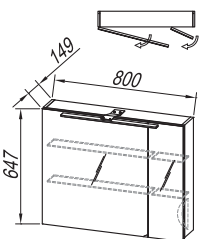

TOO 80 WH - LED, SW, S
TOO 80 ACACIA - LED, SW, S
TOO 80 HACIENDA BL. - LED, SW, S