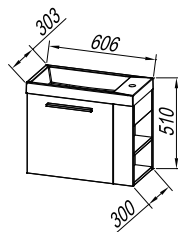

OUK 60 -L WH
OUK 60 -L CW