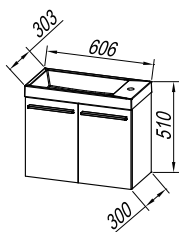

Kiki 60, 50, 40

310

Fronte: oplemenitena iverna plošča/bela sijaj (WH), craftwood (CW)
Obod: oplemenitena iverna plošča/bela sijaj (WH), craftwood (CW)
Umivalnik: liti marmor
Ročaji: mat
Ogledalo: OGK 40/90
Luč: 300 - LED

Fronte: high quality chipboard/white gloss (WH), craftwood (CW)
Box: high quality chipboard/white gloss (WH), craftwood (CW)
Wash basin: cast marble
Handles: matt
Mirror: OGK 40/90
Light: 300 - LED

Prednjica: oplemenjena iverica/bijela sjaj (WH), craftwood (CW)
Obod: oplemenjena iverica/bijela sjaj (WH), craftwood (CW)
Umivaonik: lijevani mramor
Ručice: mat
Ogledalo: OGK 40/90
Svijetlo: 300 - LED

Fronte: oplemenjena iverica/bela sjaj (WH), craftwood (CW)
Korpus: oplemenjena iverica/bela sjaj (WH), craftwood (CW)
Umivaonik: lijevani mramor
Ručice: mat
Ogledalo: OGK 40/90
Osvjetljenje: 300 - LED

OUK 60 WH
OUK 60 CW