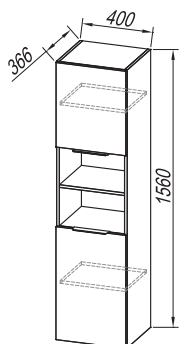

L 1562 GRAY
L 1562 ACACIA LIGHT