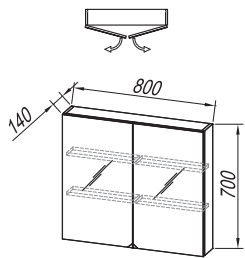

PRIPOROČENA OGLEDALA / RECOMMENDED MIRRORS / PREPORUČENI PREGLEDI / PREPORUČENA OGLEDALA:

TOL 80 GRAY
TOL 80 ACACIA LIGHT