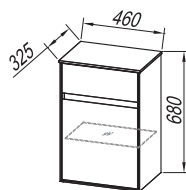

D 671 BEIGE/WH
D 671 BL/WH