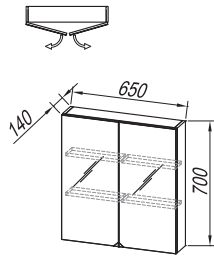

TOL 65 GRAY
TOL 65 ACACIA LIGHT