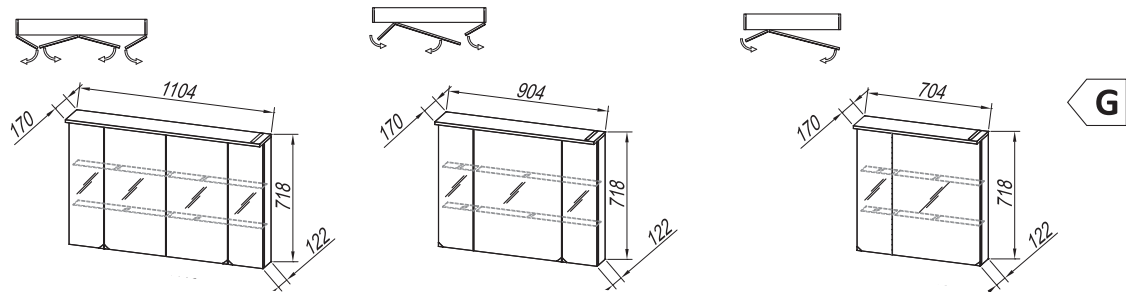

PRIPOROČENA OGLEDALA / RECOMMENDED MIRRORS / PREPORUČENI PREGLEDI / PREPORUČENA OGLEDALA:

TO 110 WH - LED, SW, S
TO 110 CW - LED, SW, S

TO 90 WH - LED, SW, S
TO 90 CW - LED, SW, S

TO 70 WH - LED, SW, S
TO 70 CW - LED, SW, S