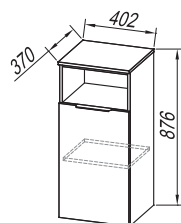

L 872 GRAY
L 872 ACACIA LIGHT