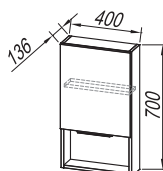

L 702/14 GRAY
L 702/14 ACACIA
LIGHT

● OPCIJE / OPTIONS / OPCIJE / OPCIJE :