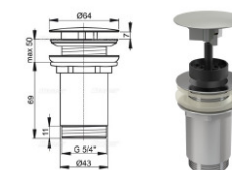

SOFT 550 ON

SOFT 380 ON

LUX 500 ON

LUX 380 ON

ALEXIS
OA 60, 80, 100, 120, 150

TO 60 BL - LED, SW, S

TO 80 BL - LED, SW, S

TO 100 BL - LED, SW, S