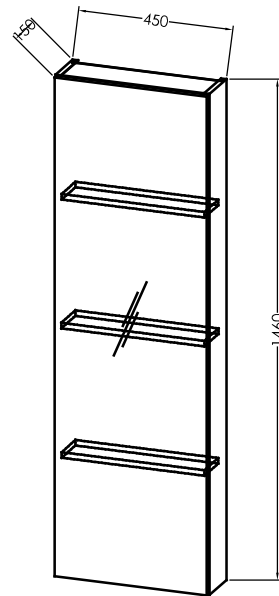

A 1462/15 GN - Green
A 1462/15 CW - Craft Wood
A 1462/15 DC - Dark Concrete

ALEXIS

A 1011, A 1461, A 1461/750, A 1462/15