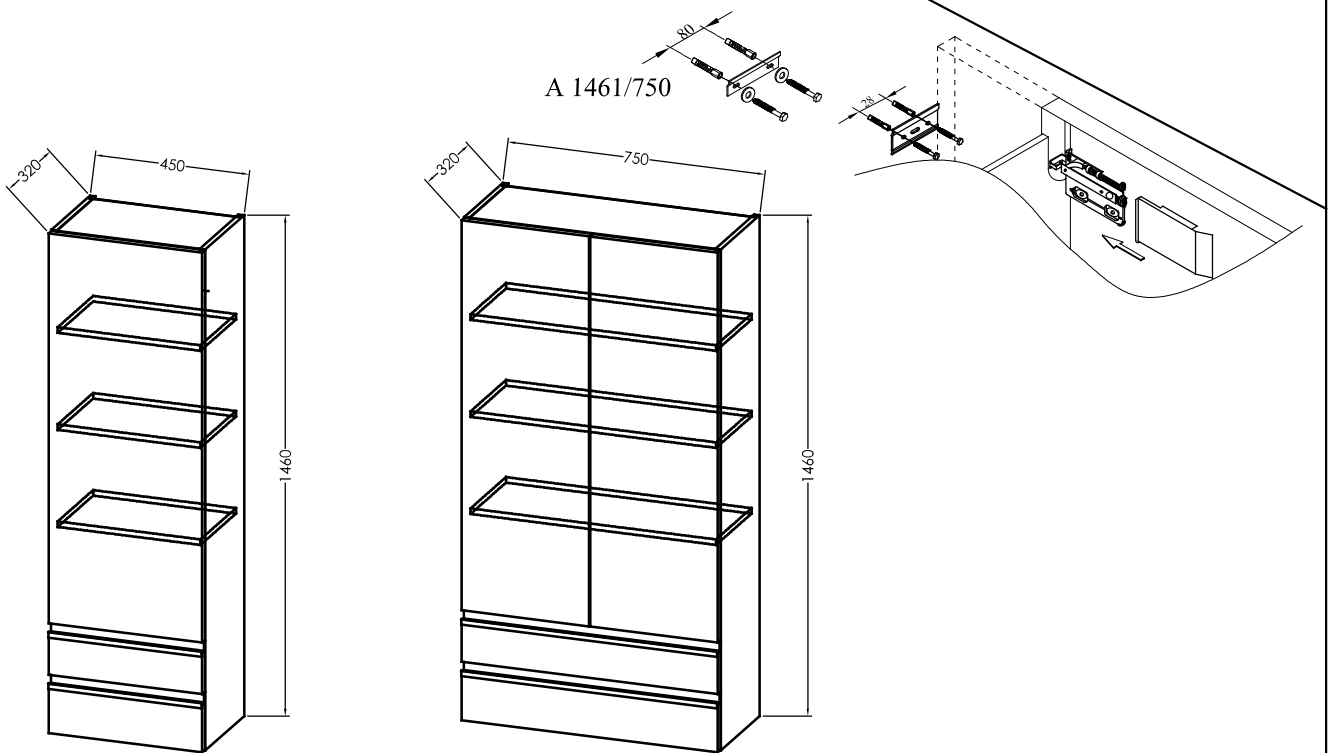

TO 120 BL - LED, SW, S

TO 150 BL - LED, SW, S

TOALETNE OMARICE TO

A 1461 GN - Green
A 1461 CW - Craft Wood
A 1461 DC - Dark Concrete

A 1461/750 GN - Green
A 1461/750 CW - Craft Wood
A 1461/750 DC - Dark Concrete