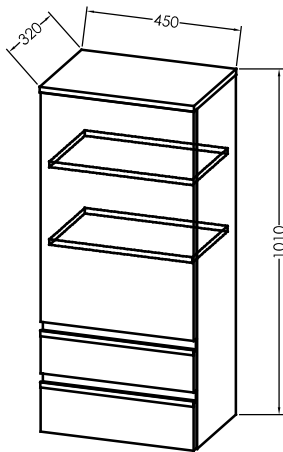

TO 120 BL - LED, SW, S

TO 150 BL - LED, SW, S

TOALETNE OMARICE TO

A 1461 GN - Green
A 1461 CW - Craft Wood
A 1461 DC - Dark Concrete

A 1461/750 GN - Green
A 1461/750 CW - Craft Wood
A 1461/750 DC - Dark Concrete